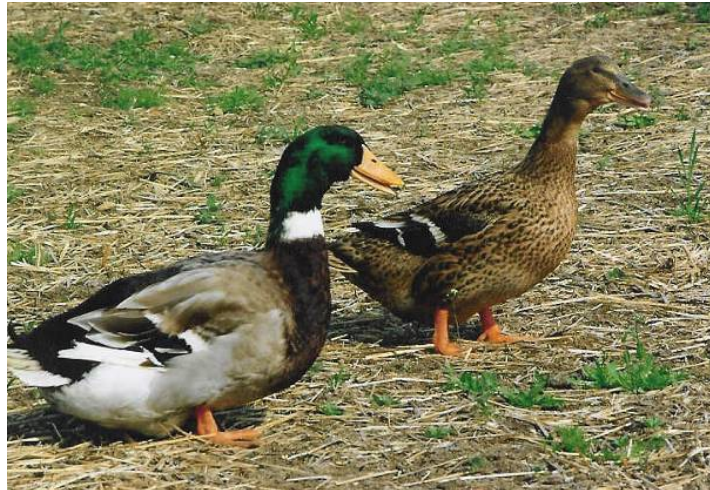

## Characteristics of Hungarian Duck

White Hungarian duck (Gödöllő, 2000); and colour variants of Hungarian duck (Mezőszilvás, Mezőség, 2005); Photo: Szalay István

Wild colour Hungarian duck (Gödöllő, 1998) Photo: Szalay István; and (Szarvas, 2003); Photo: Kiss László

### *Male's characteristics:*

Head: big, wide, round  
Beak: short, wide, free from yellow pigments in wild colour variety  
Eyes: bright, big, deep-set, dark lead-coloured  
Face: feathered  
Neck: middle sized in length  
Trunk: wide, middle-sized in length, deep-placed and stocky, oblong-shaped  
Chest: well-muscled, large  
Back: long and wide  
Wings: closed, quite short  
Tail: outspread, fit close to the back  
Lower thighs: short, well-muscled  
Shins (tibias): support the trunk well, vertical, yellowish-coloured  
Foot-fingers: short, webbed